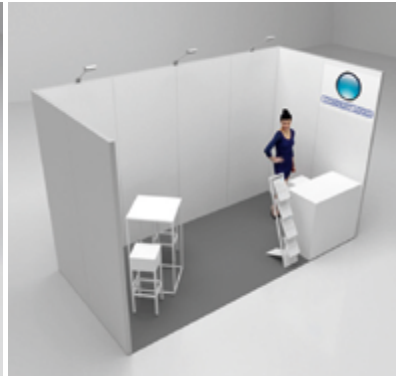

Sixtema Stairs

- 100 cm
- 100 cm
- 20-40 cm

Sixtema Frame

- 200/300 cm
- 200/300 cm
- 40 cm

Selfstanding Bematrix Wall System

Selfstanding Fotocall Bematrix Wall

London Lightwalls + Cadiz Desks

DESIGN
4 RENT

London Lightwalls + Trésor Vitrines

Wall Systems.

B-Matrix Wall System

Selfstanding photowalls and photocall backdrops. Modular stand sizes for congresses and trade fairs.

London Lightwall System

Luminous Wall System. Modular sizes for congresses and trade fairs.