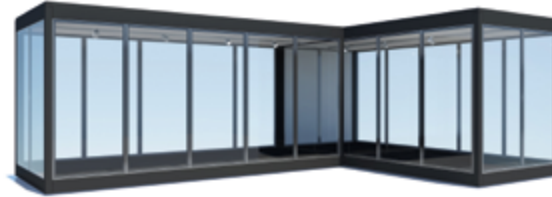

Viewbox. Layout Combinations & Structures

1

1 VIEWBOX
= 15 m²

⊞ 590 cm
⊞ 250 cm
⊞ 300 cm

2

2 VIEWBOXES
= 30 m²

⊞ 590 cm
⊞ 500 cm
⊞ 300 cm

2

2 VIEWBOXES
= 30 m²

⊞ 840 cm
⊞ 590 cm
⊞ 300 cm

3

3 VIEWBOXES
= 45 m²

⊞ 750 cm
⊞ 590 cm
⊞ 300 cm